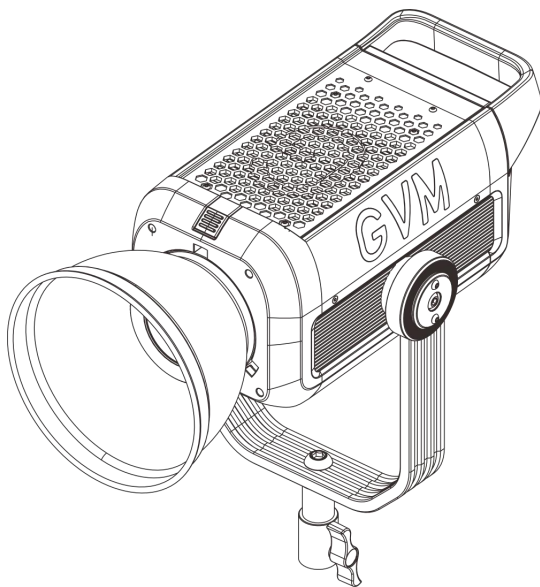

GVM

Great Video Maker

PRO SERIES BI-COLOR VIDEO LIGHT
DMX CHANNEL CHART

Table of contents

CCT mode 8-bit	1
CCT mode 16-bit	2
Light source matching mode 8-bit	3
Light source matching mode 16-bit	4
Light effect mode 8-bit	5
Light effect mode 16-bit	6